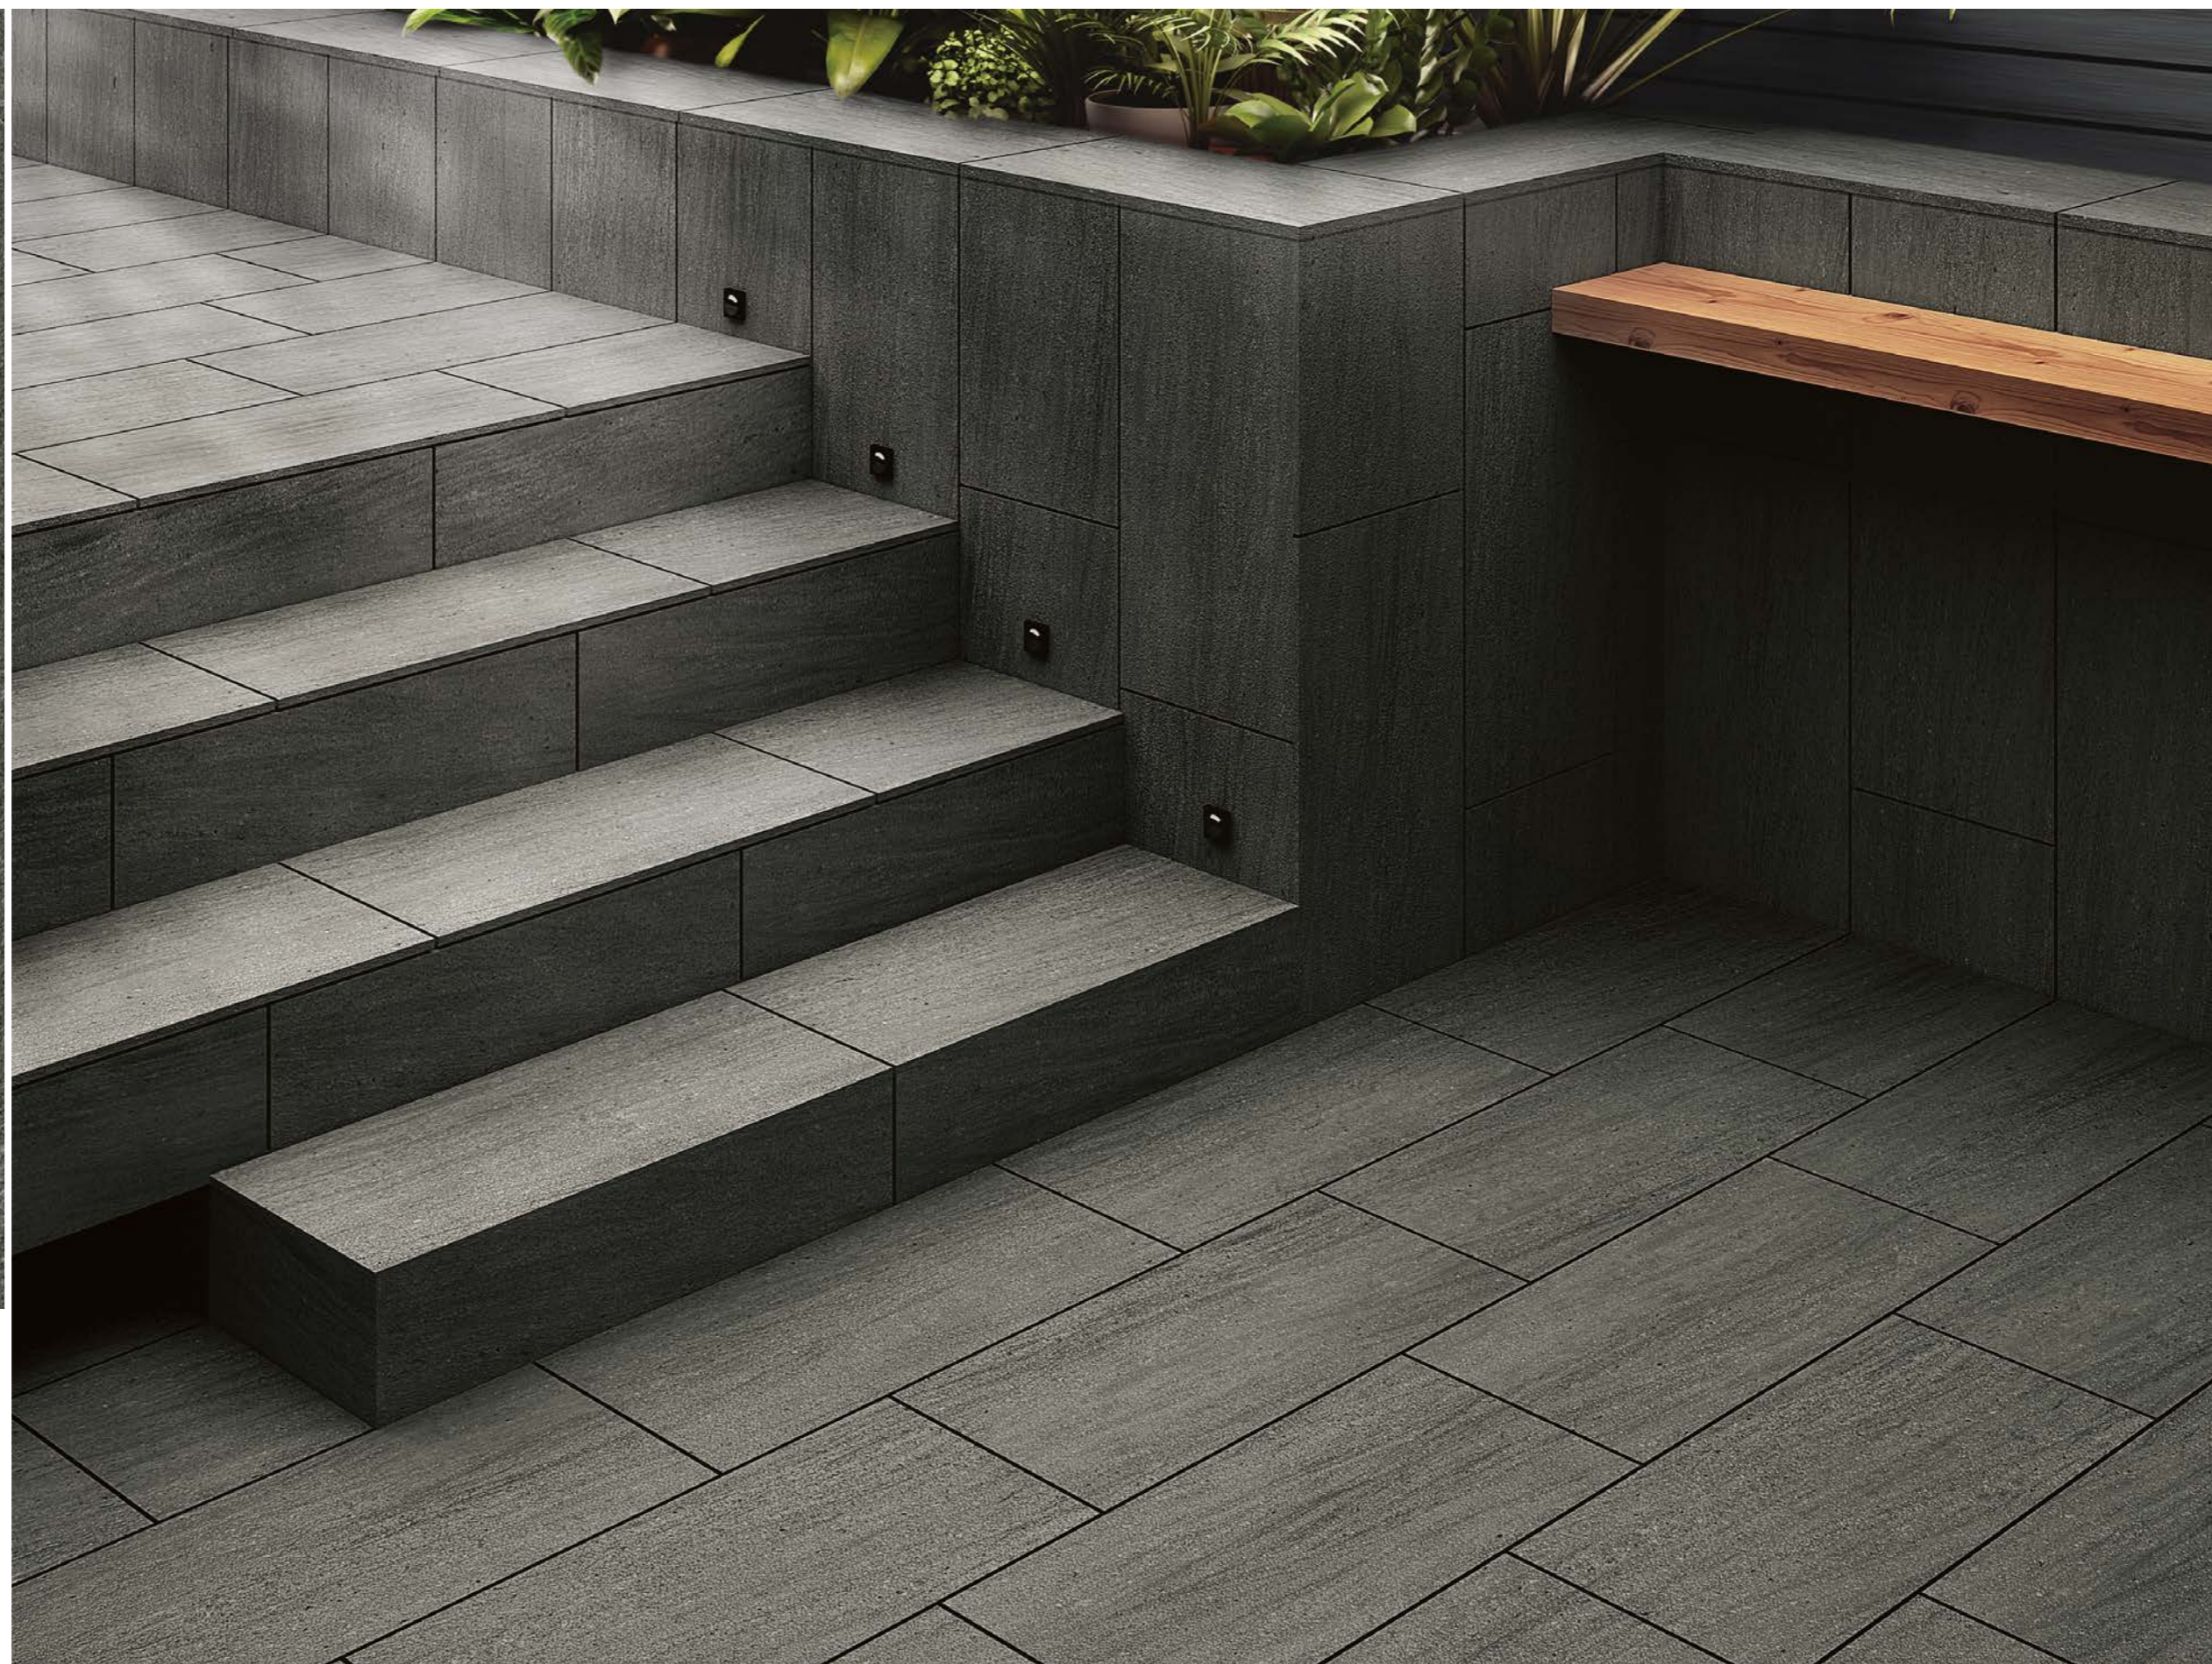

EVEREST

DARK GREY Y631435
Textured
30x60 / 11.8x23.6"

LIGHT GREY SD63003

Textured
30x60 / 11.8x23.6"

EVEREST

COLOR

IVORY

Y631433

30x60 cm 11.8x23.6"

LIGHT GREY

SD63003

30x60 cm 11.8x23.6"

GREY

SD63005

30x60 cm 11.8x23.6"

DARK GREY

Y631435

30x60 cm 11.8x23.6"

EVEREST

SIZE

FINISH

Textured

PRODUCT SPECIFICATIONS

COLOR SIZE FINISH	30x60 cm 11.8x23.6"	Regular
IVORY Textured	Y631433	•
LIGHT GREY Textured	SD63003	•
GREY Textured	SD63005	•
DARK GREY Textured	Y631435	•