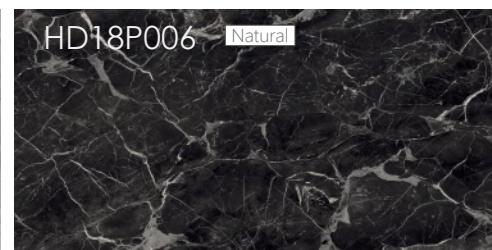

MASTER ART ⁹⁰_x ¹⁸⁰_{CM}

The Master Art series flawlessly recreates timeless natural elegance, blending rich colors with refined craftsmanship to bring luxury and sophistication into everyday living. By harmonizing nature's exquisite hues with interior spaces, it showcases artistic creativity at its finest. More than just a surface material, these tiles become an essential element in shaping aesthetic and design, elevating spatial ambiance with a true sense of style.

90x180cm / 35.4x70.9"

HD18P005 / DA18P010 / DA18P012

Master Art

90x180cm / 35.4x70.9"

HD18P005 Natural

Technical Specifications

Master Art
90x180 cm

							
	Water Absorption(%)	Length (mm)	Width (mm)	Thickness (mm)	Surface Flatness (mm)	Abrasion Wear	Breaking Strength(N)
90x180CM / 35.4x70.9"	≤ 0.5	± 0.6	± 0.4	± 0.5	+1.2~-0.6	Minimum class 3	≥1080N / R≥38N/mm ²