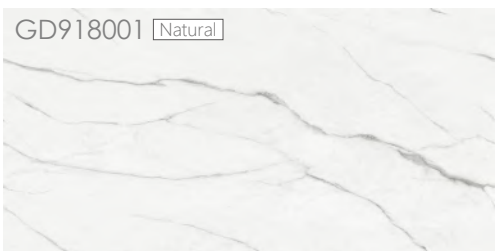

Master Art

90x180cm / 35.4x70.9"

DA918001

Glazed Polished

Master Art

90x180cm / 35.4x70.9"

GD918003

Marble look

Master Art

Master Art

90x180cm / 35.4x70.9"

GD918003 Natural

GD918001 Natural

GD918003 Natural

GD918006 Natural

GD918010 Natural