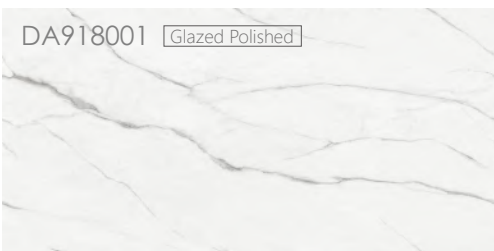

MASTER ART ⁹⁰_x ¹⁸⁰_{CM}

The Master Art series flawlessly recreates timeless natural elegance, blending rich colors with refined craftsmanship to bring luxury and sophistication into everyday living. By harmonizing nature's exquisite hues with interior spaces, it showcases artistic creativity at its finest. More than just a surface material, these tiles become an essential element in shaping aesthetic and design, elevating spatial ambiance with a true sense of style.

Master Art

90x180cm / 35.4x70.9"

DA918001

Glazed Polished

Master Art

90x180cm / 35.4x70.9"

GD918003

Marble look