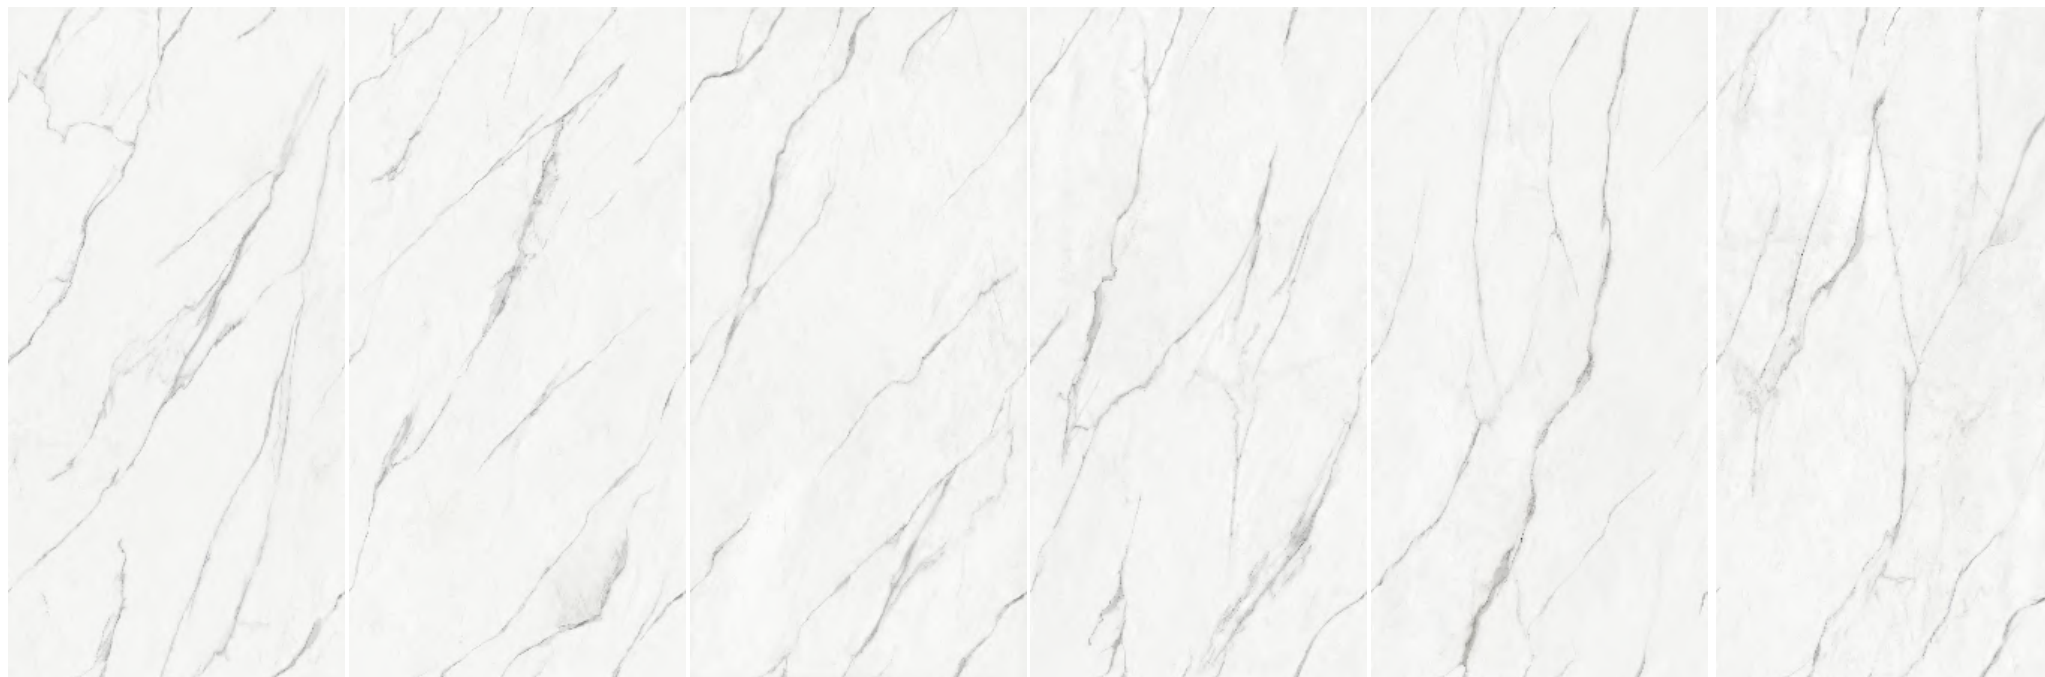

MASTER ART ⁹⁰_x ¹⁸⁰_{CM}

The Master Art series flawlessly recreates timeless natural elegance, blending rich colors with refined craftsmanship to bring luxury and sophistication into everyday living. By harmonizing nature's exquisite hues with interior spaces, it showcases artistic creativity at its finest. More than just a surface material, these tiles become an essential element in shaping aesthetic and design, elevating spatial ambiance with a true sense of style.

Master Art

90x180cm / 35.4x70.9"

DA918001

Glazed Polished

Master Art

90x180cm / 35.4x70.9"

GD918003

Marble look

Master Art

Master Art

90x180cm / 35.4x70.9"

GD918003 Natural

GD918001 Natural

GD918003 Natural

GD918006 Natural

GD918010 Natural