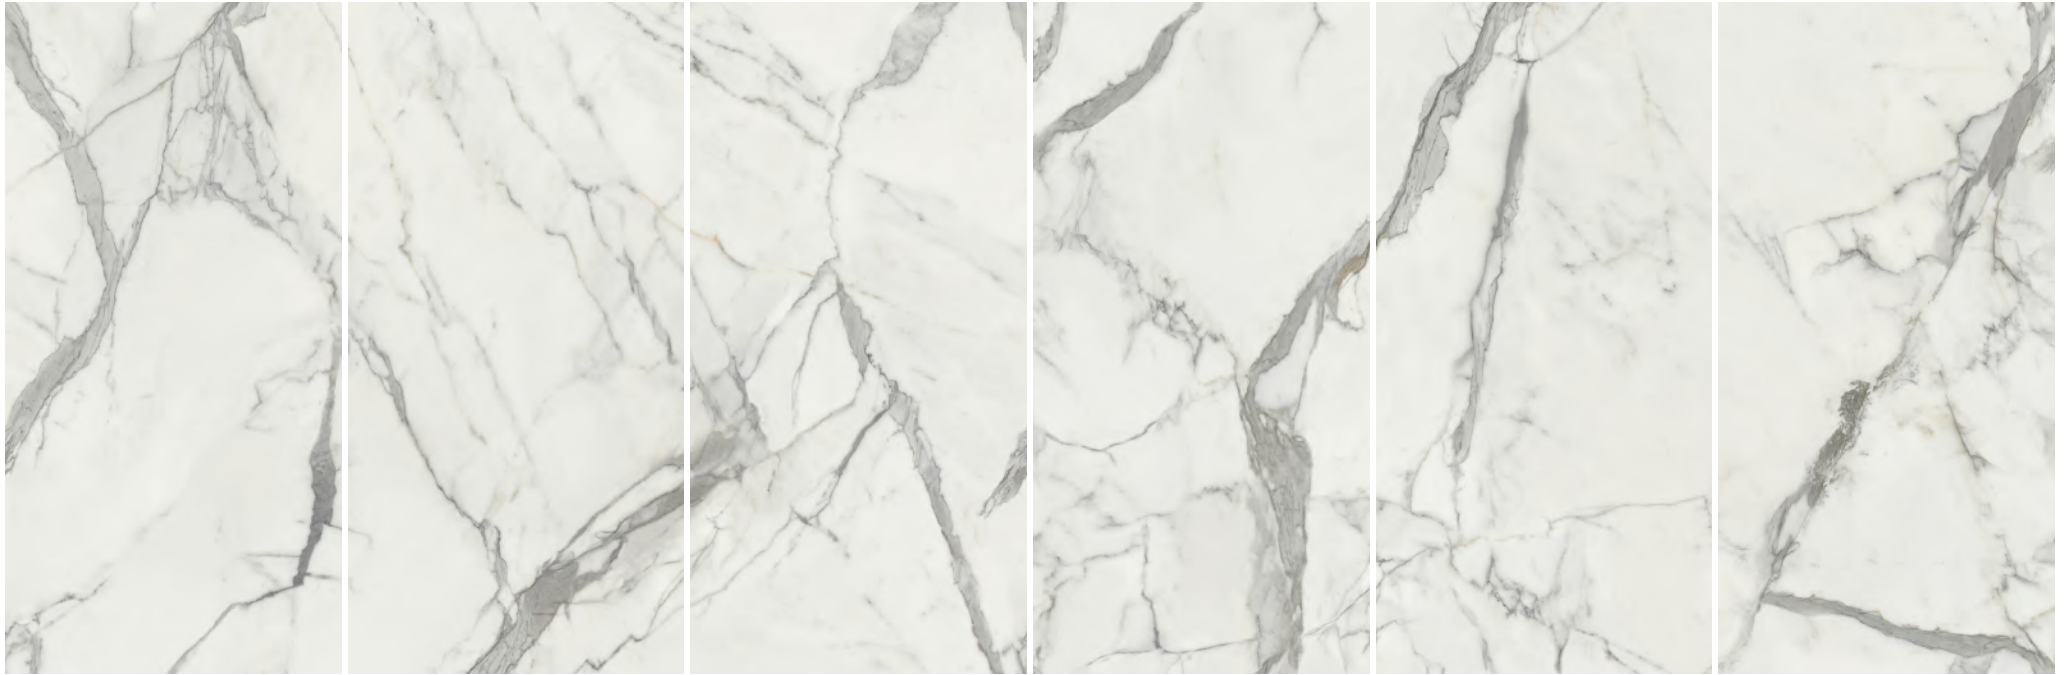

MASTER ART ⁹⁰_x ¹⁸⁰_{CM}

The Master Art series flawlessly recreates timeless natural elegance, blending rich colors with refined craftsmanship to bring luxury and sophistication into everyday living. By harmonizing nature's exquisite hues with interior spaces, it showcases artistic creativity at its finest. More than just a surface material, these tiles become an essential element in shaping aesthetic and design, elevating spatial ambiance with a true sense of style.

GD918007 Natural

Master Art

90x180cm / 35.4x70.9"

DA18P001 / DA18P001GL

Master Art

90x180cm / 35.4x70.9"

DA18P001 / DA18P001GL Glazed Polished

Master Art