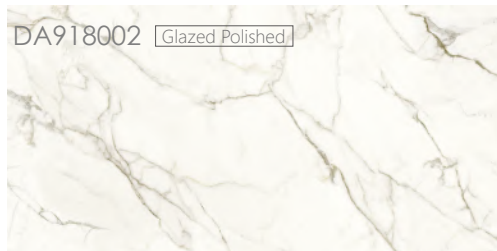

MASTER ART ⁹⁰_x ¹⁸⁰_{CM}

The Master Art series flawlessly recreates timeless natural elegance, blending rich colors with refined craftsmanship to bring luxury and sophistication into everyday living. By harmonizing nature's exquisite hues with interior spaces, it showcases artistic creativity at its finest. More than just a surface material, these tiles become an essential element in shaping aesthetic and design, elevating spatial ambiance with a true sense of style.

Master Art

90x180cm / 35.4x70.9"

DA918001

Glazed Polished

Master Art

90x180cm / 35.4x70.9"

GD918003

Marble look