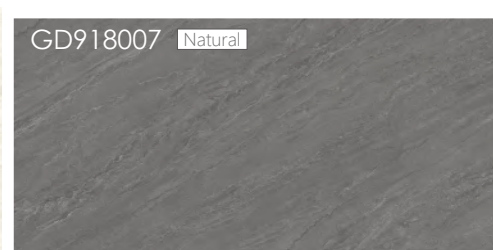

Master Art

90x180cm / 35.4x70.9"

DA918001

Glazed Polished

Master Art

90x180cm / 35.4x70.9"

GD918003

Marble look

Master Art

Master Art

90x180cm / 35.4x70.9"

GD918003 Natural

GD918001 Natural

GD918003 Natural

GD918006 Natural

GD918010 Natural

GD918007 Natural

Master Art

90x180cm / 35.4x70.9"

DA18P001 / DA18P001GL

Master Art

90x180cm / 35.4x70.9"

DA18P001 / DA18P001GL Glazed Polished

Master Art