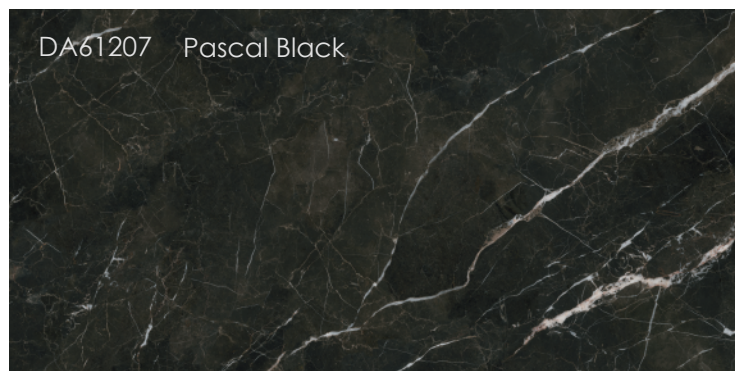

New Century

P1 Glazed Polished

60x120 cm / 23.6x47.2"

Technical Specifications

New Century
90x90 / 60x120 cm

Water Absorption(%)

Length (mm)

Width (mm)

Thickness (mm)

Surface Flatness (mm)

Abrasion Wear

Breaking Strength(N)

	Water Absorption(%)	Length (mm)	Width (mm)	Thickness (mm)	Surface Flatness (mm)	Abrasion Wear	Breaking Strength(N)
60x120 cm / 23.6x47.2"	≤ 0.5	± 0.4	± 0.4	± 0.6	+0.8~-0.2	Minimum class 2	S≥1000N / R≥38N/mm²
90x90 cm / 35.4x35.4"	≤ 0.5	± 0.4	± 0.4	± 0.6	+0.8~-0.2	Minimum class 2	S≥1000N / R≥38N/mm

PACKING LIST	Pcs Per M²	Pcs Per Box	Weight Per Box	Boxes Per PLT
60x120 cm / 23.6x47.2"	1.39	2	35.39	48 / 30
90x90 cm / 35.4x35.4"	1.23	1	19.6