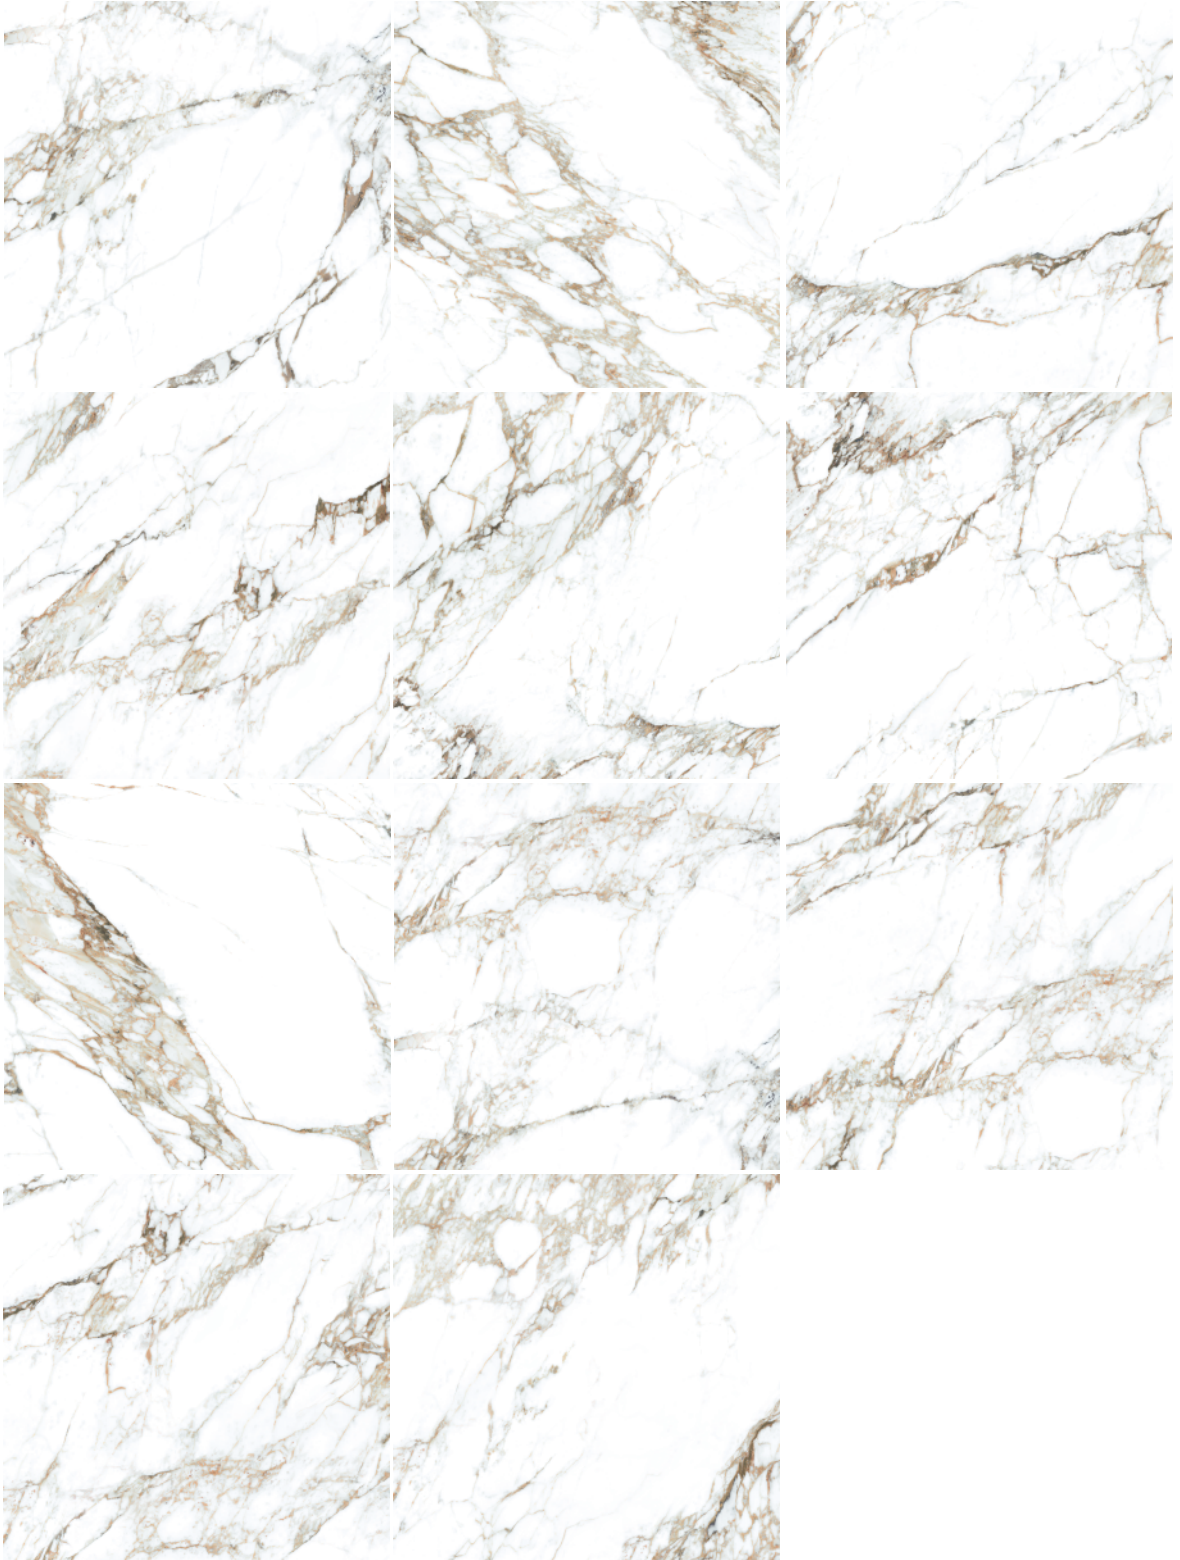

# NEW CENTURY

The New Century series features innovative and unique marble designs with pure, warm tones and subtle lines. These marble patterns are crafted to become the focal point of any space, offering a sophisticated and timeless aesthetic. Ideal for creating a luxurious atmosphere, these marble tiles add depth and elegance to both modern and classic interior designs.

## New Century

90x90 cm / 35.4x35.4"

Glazed Polished

P1

DA9009

# New Century

90x90 cm / 35.4x35.4"

Glazed Polished

P1

DA9033 Calacatta Gold