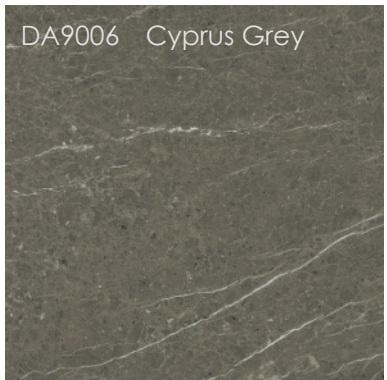

# New Century

90x90 cm / 35.4x35.4"

Glazed Polished

P1

DA9033 Calacatta Gold

# New Century

P1 Glazed Polished

90x90 cm / 47.2x47.2"

# New Century

P1 Glazed Polished

60x120 cm / 23.6x47.2"

DA61230 Snow White

DA61249

DA61221 Emperador Light

DA61209 Latte Grey