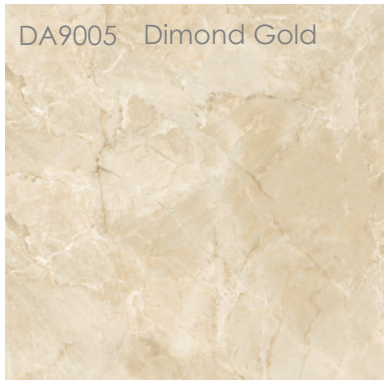

## New Century

90x90 cm / 35.4x35.4"

Glazed Polished

P1

DA9009

# New Century

90x90 cm / 35.4x35.4"

Glazed Polished

P1

DA9033 Calacatta Gold

# New Century

P1 Glazed Polished

60x120 cm / 23.6x47.2"

DA61230 Snow White

DA61249

DA61221 Emperador Light

DA61209 Latte Grey