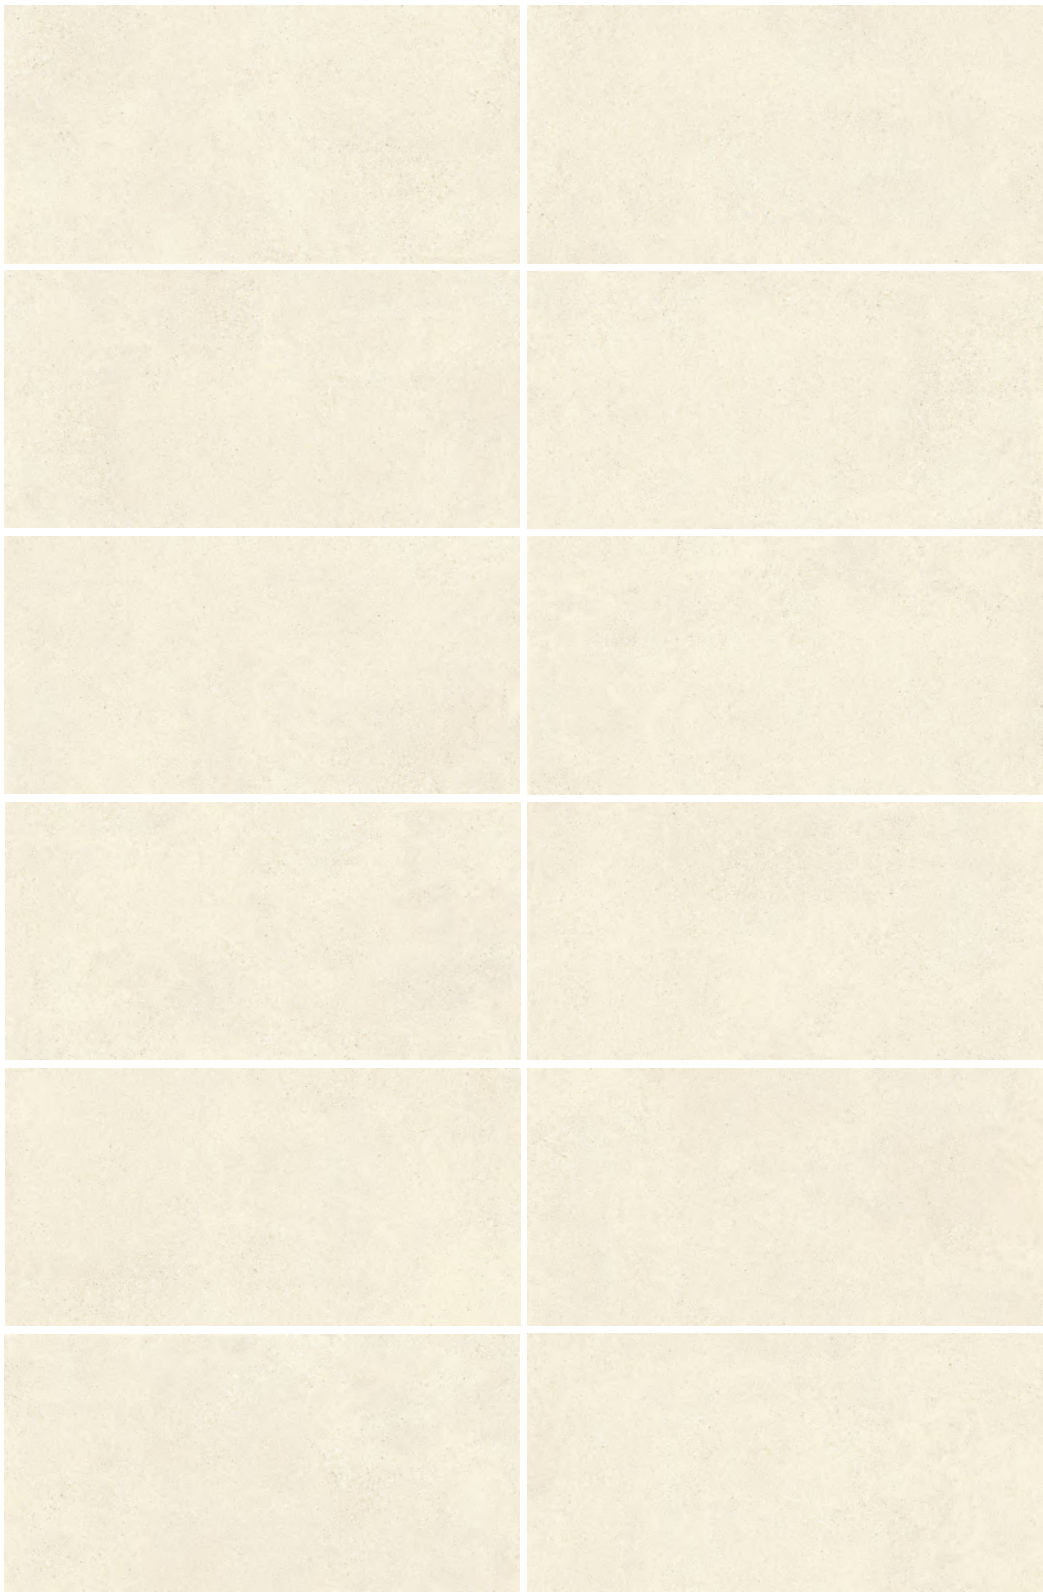

Mica

60x120 cm / 23.6x47.2"

R10 P3 Natural

GD61213 Crème