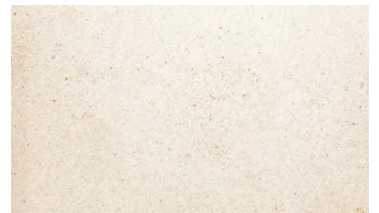

MICA

The Mica series is available in both cool and warm tones, with three different shades ranging from light to dark. These tiles, offered in a 60x120cm size, beautifully present the nuanced color variations of stone, making them ideal for various commercial spaces, public areas, and residential environments, all while creating a comfortable and serene modern minimalist atmosphere.

Crème

GD61214

Light Grey

GD61215

Dark Grey

MORE IMAGES

Texture changes under light

Technical Specifications